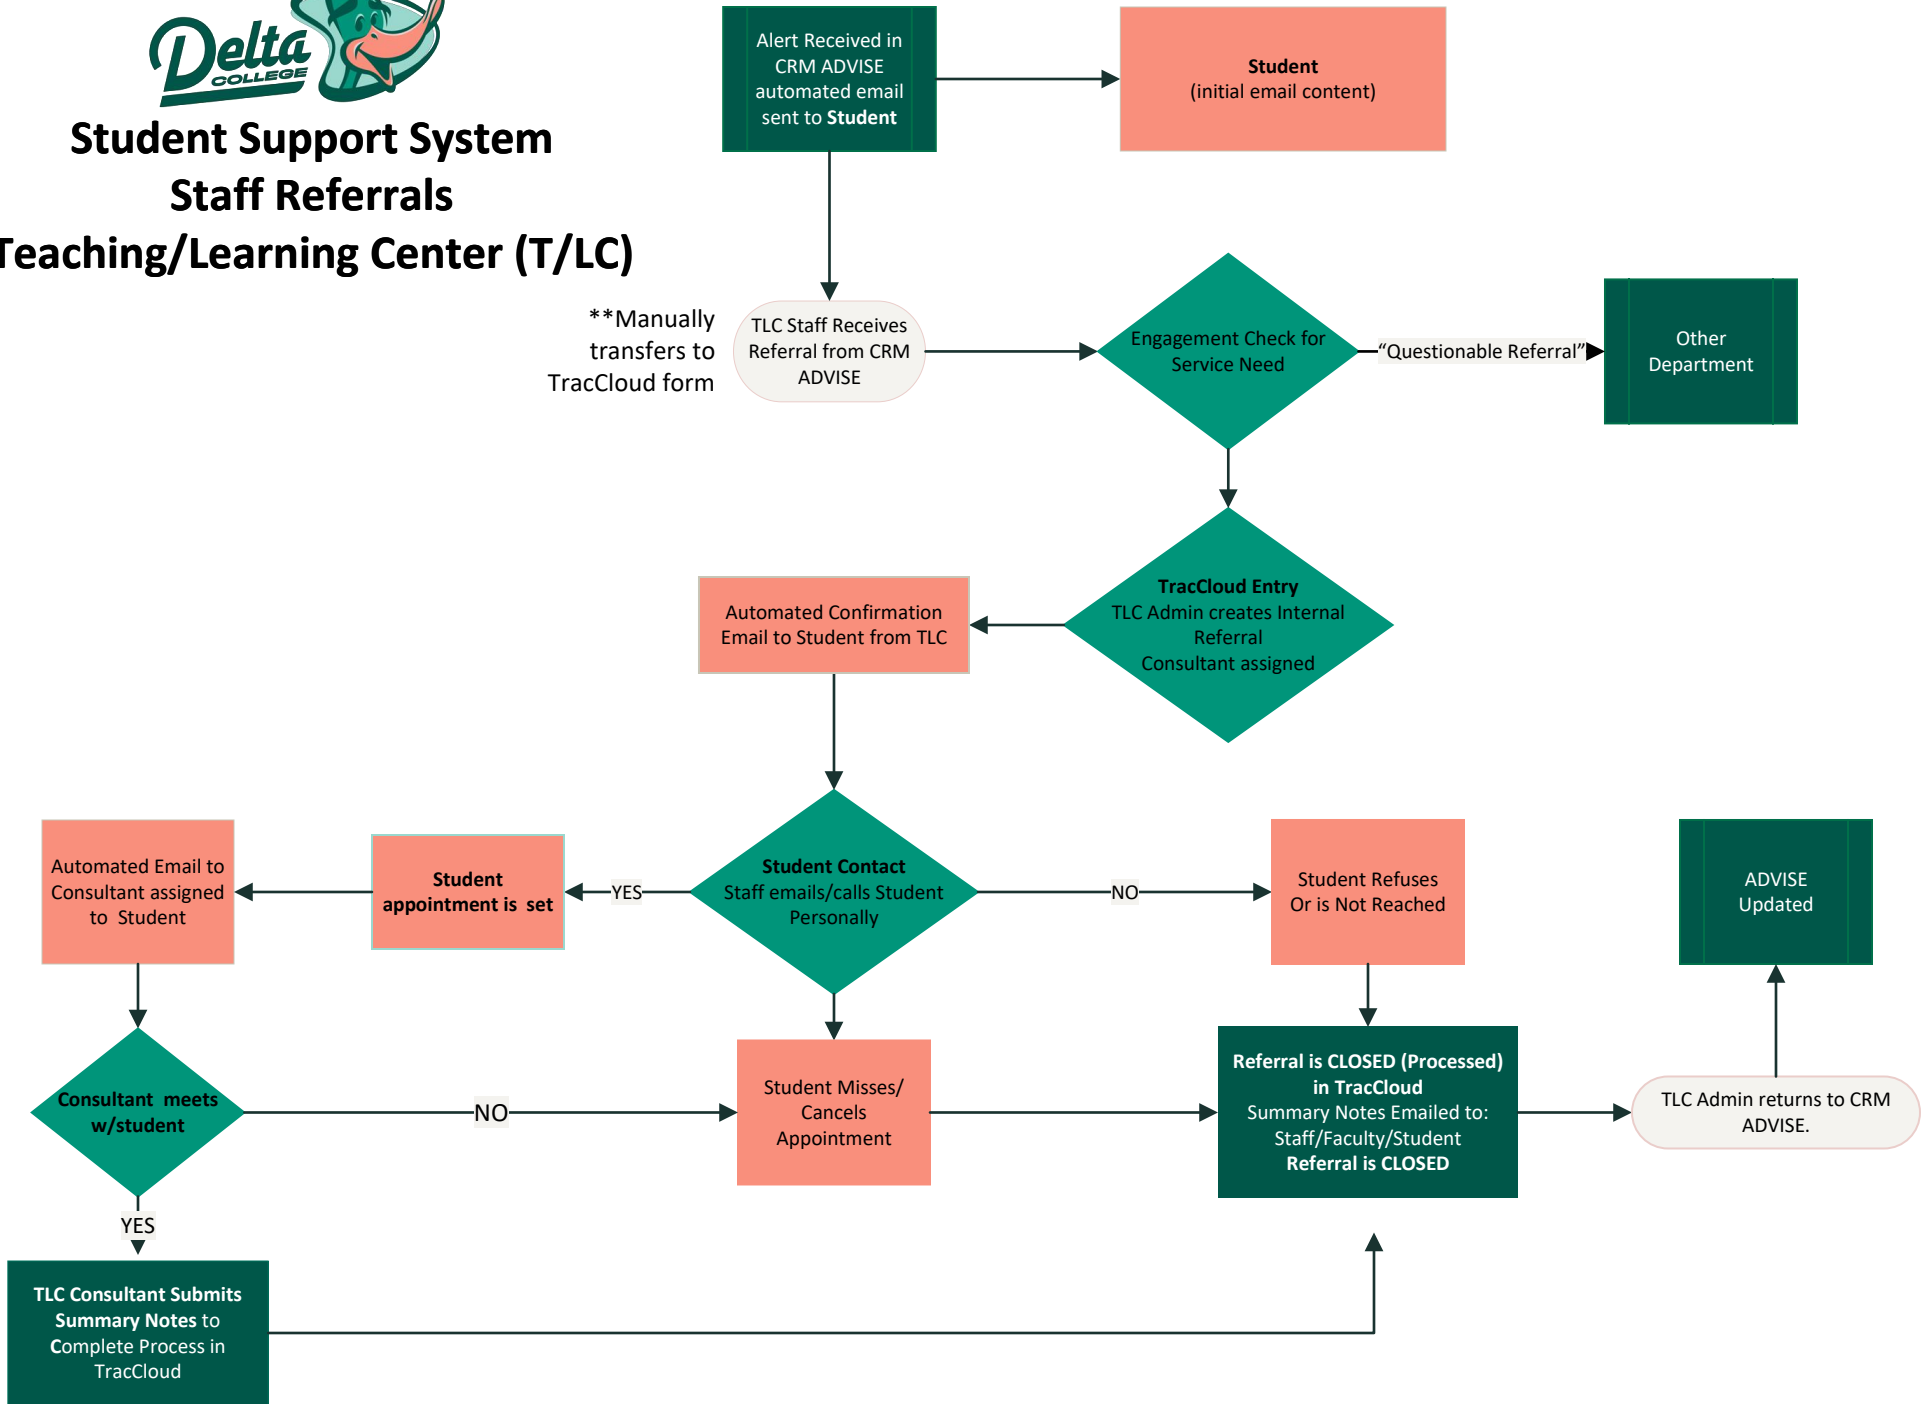

Student Support System Staff Referrals Teaching/Learning Center (T/LC)

**Manually
transfers to
TracCloud form

Student Support System Staff Referrals Personal Counseling Services (Non-Urgent)