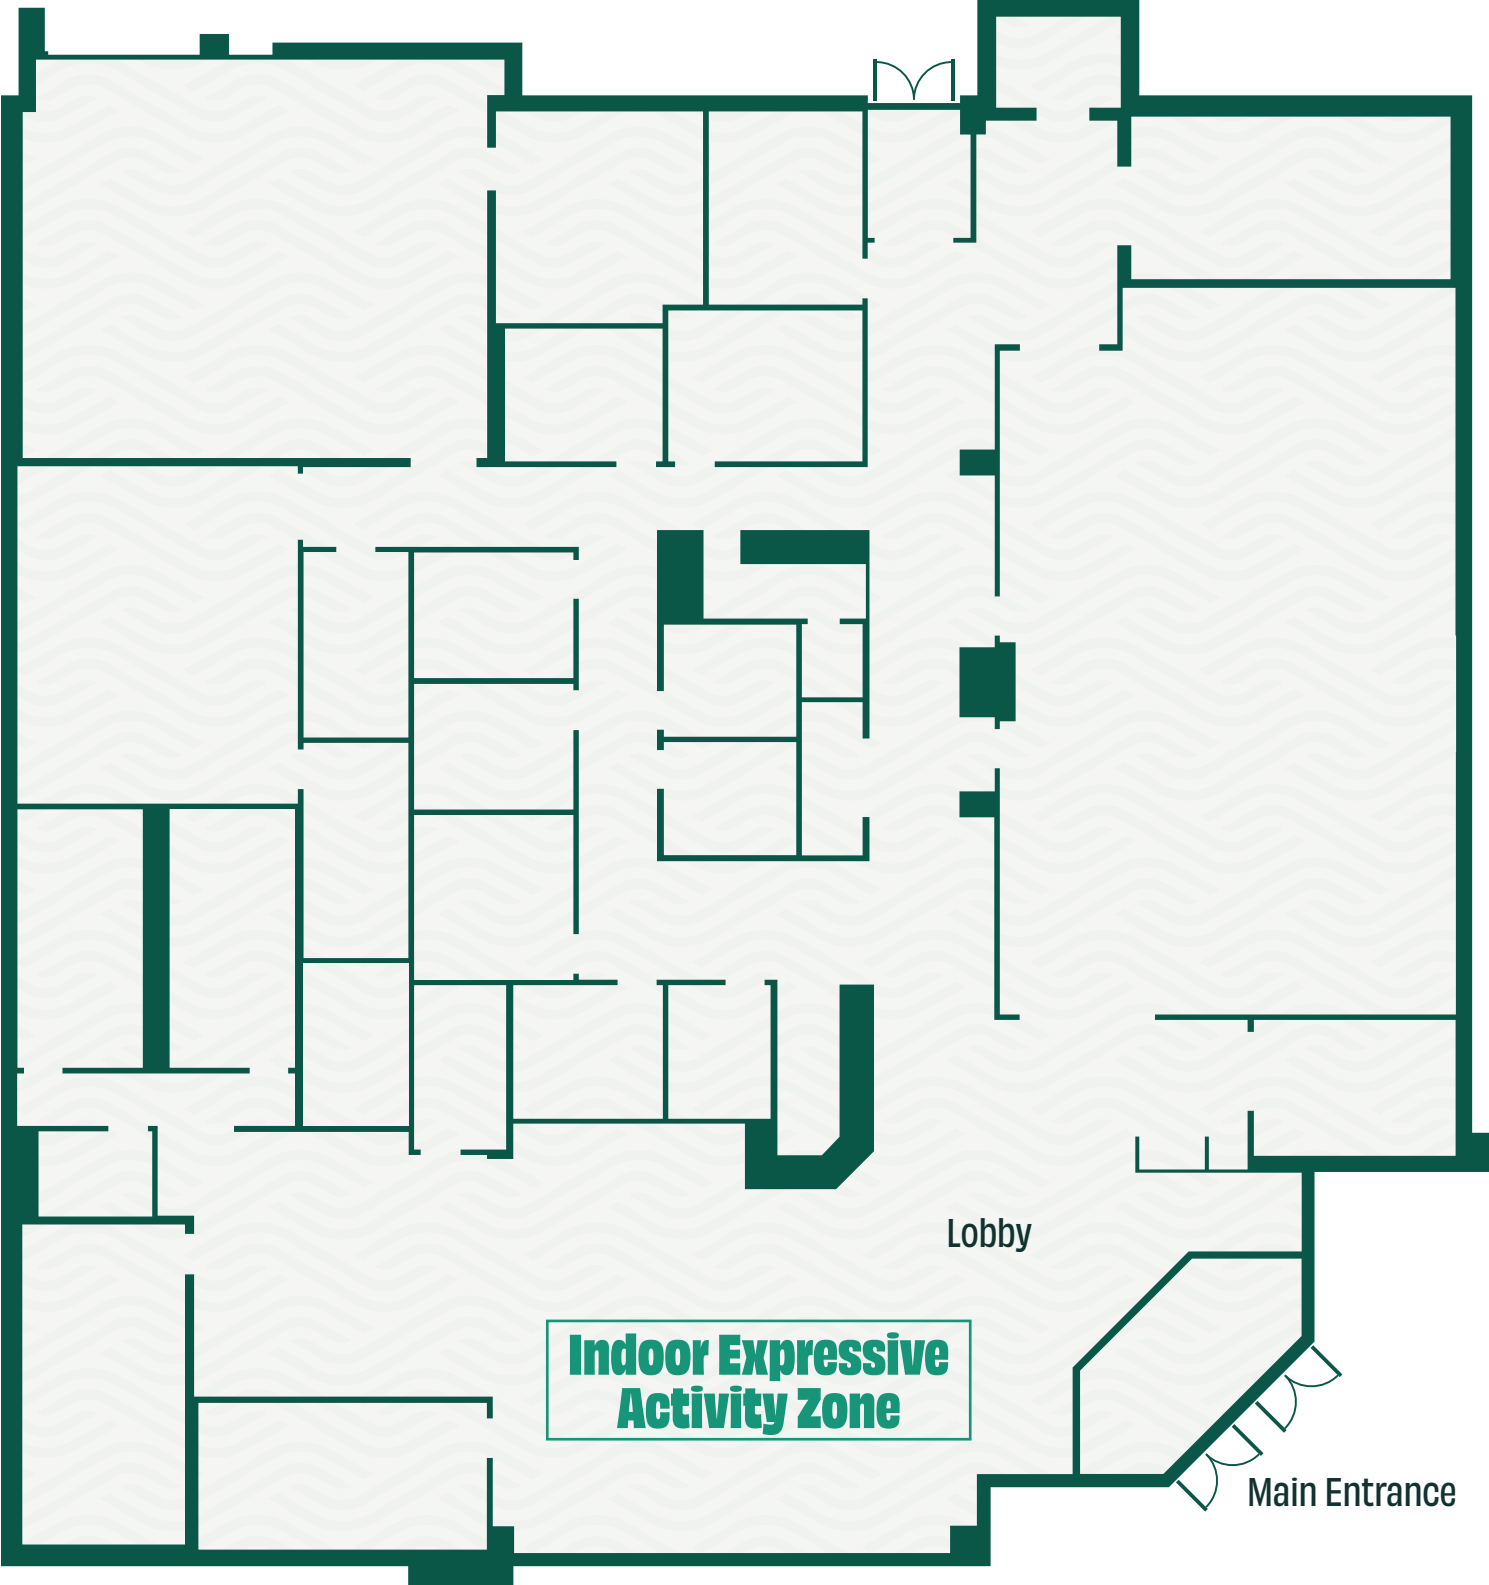

Courtyard Level (000 series)

Bookstore	N015
Commons Food Court	N005
Radio & TV	A wing

Upper Level (200 Series)

Elevator *

Rooms and Service Areas are identified by wing letter and level number.

Downtown Midland - 1st floor

419 E. Ellsworth St. | Midland, MI 48640

E. Ellsworth St.

Indoor Expressive Activity Zones

Planetarium - 1st floor

100 Center Ave. | Bay City, MI 48708

Downtown Saginaw - 1st floor

319 E. Genesee Ave. | Saginaw, MI 48607

E. Genesee Ave.