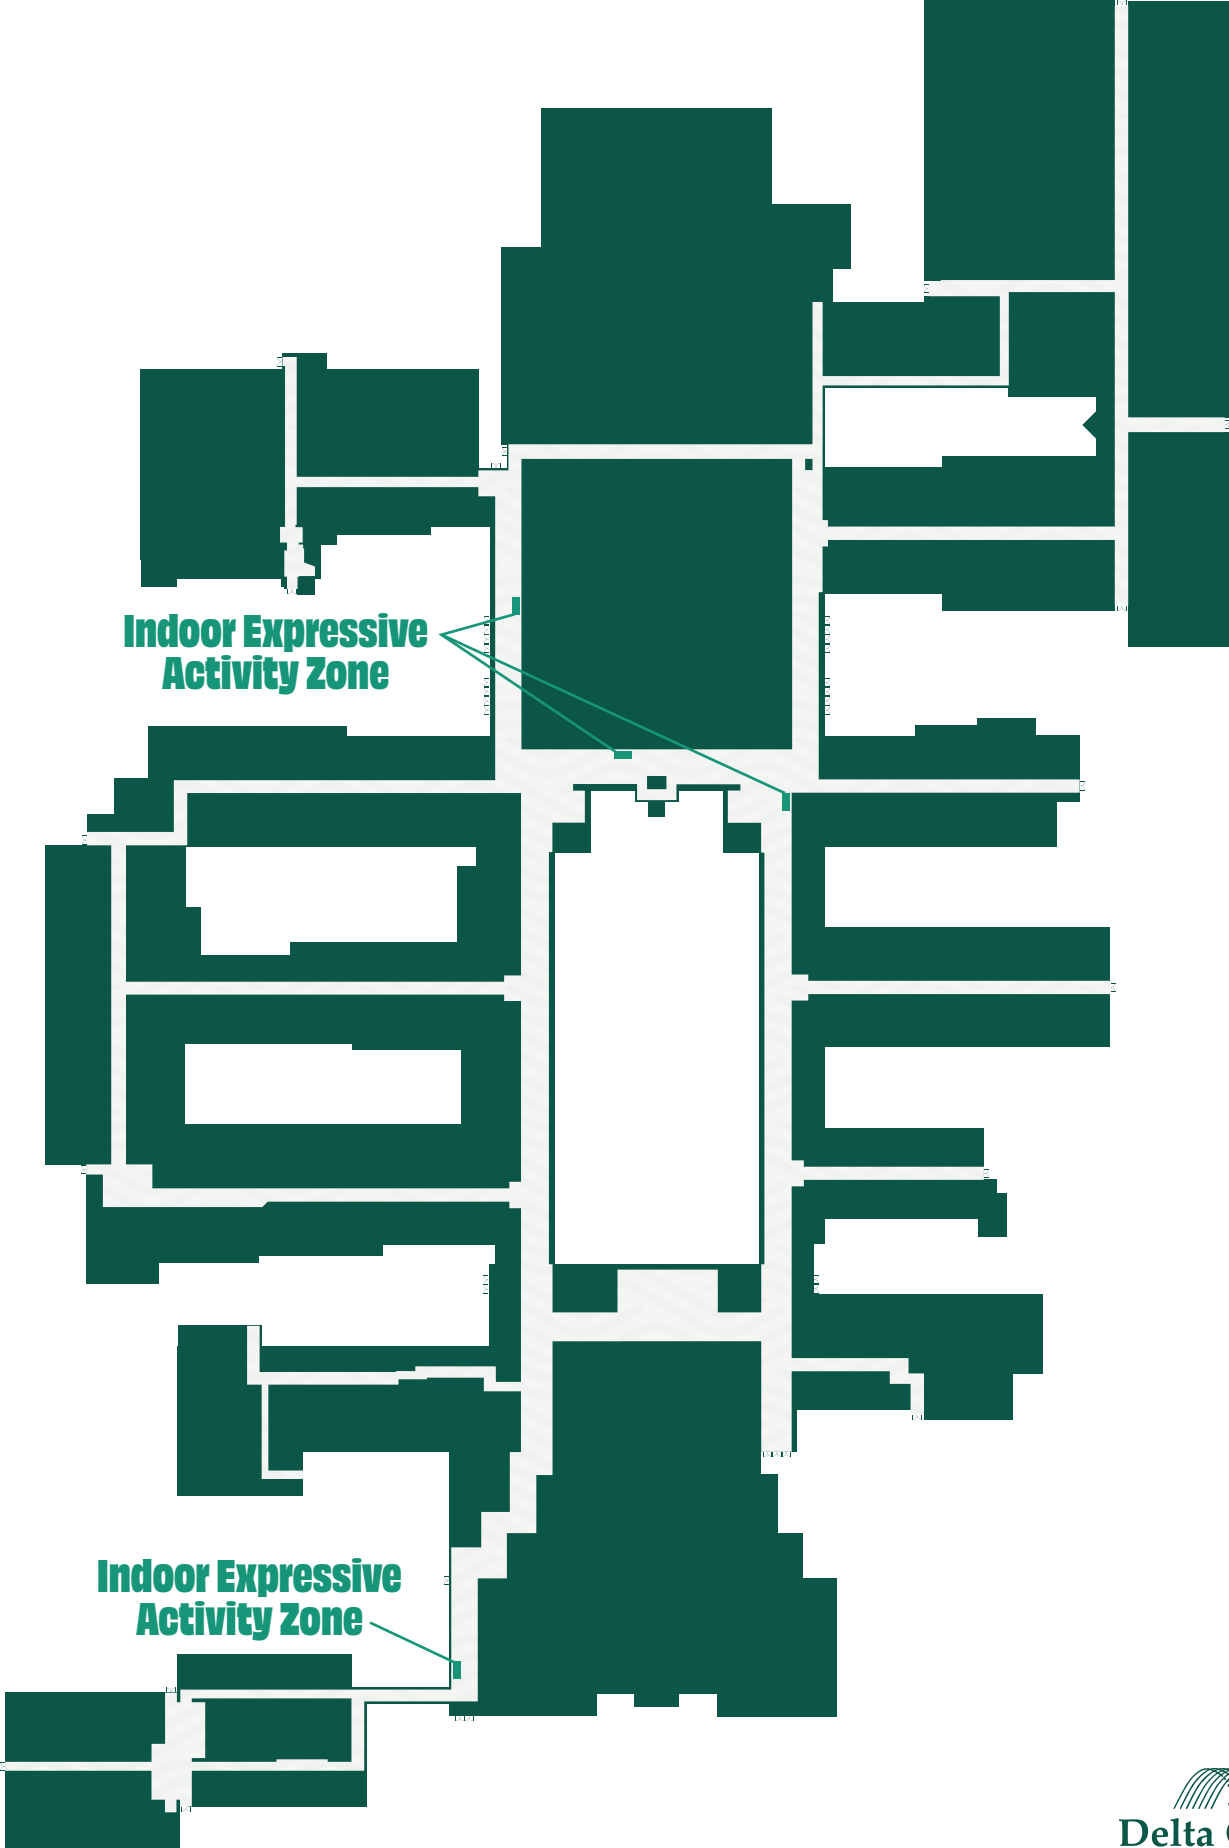

Delta College Main Campus - 1st floor Interior

1961 Delta Road | University Center, MI 48710

Delta College Main Campus - Exterior

1961 Delta Road | University Center, MI 48710

Main Level (100 series)

Admissions	H wing
Administration	B wing
Board Room	B151
Business Training	H wing
Dental Clinic	F131
Fitness & Recreation	P112
Galleria	S wing
Lecture Theater	G160
Pioneer Gym	N110
Shipping & Receiving	P108

Courtyard Level (000 series)

Bookstore	N015
Commons Food Court	N005
Radio & TV	A wing

Upper Level (200 Series)

Elevator *

Rooms and Service Areas are identified by wing letter and level number.

Downtown Midland - 1st floor

419 E. Ellsworth St. | Midland, MI 48640

E. Ellsworth St.

Indoor Expressive Activity Zones

Planetarium - 1st floor

100 Center Ave. | Bay City, MI 48708

Downtown Saginaw - 1st floor

319 E. Genesee Ave. | Saginaw, MI 48607

E. Genesee Ave.