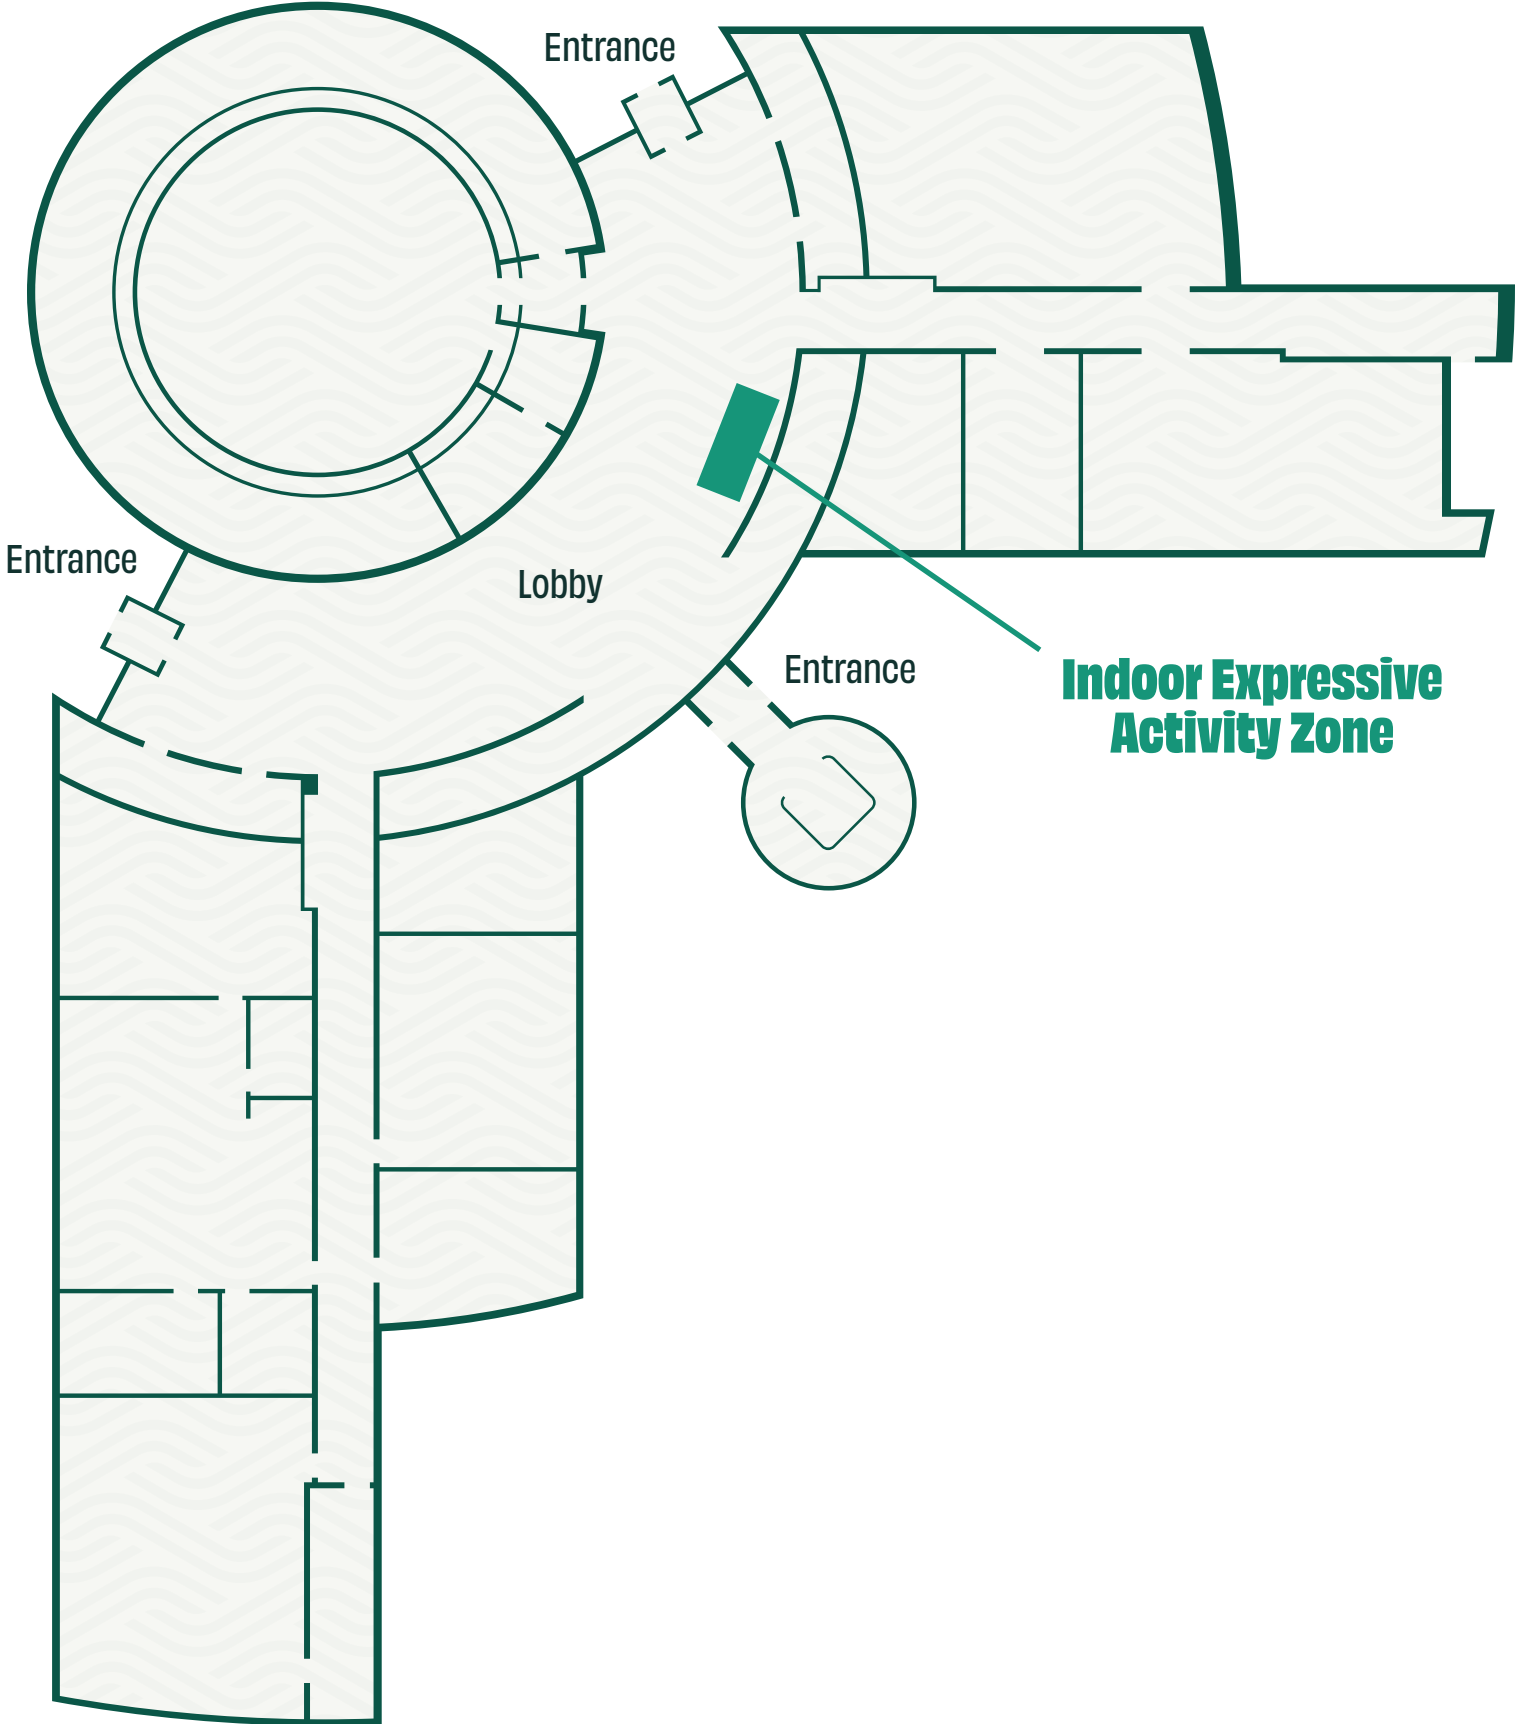

Courtyard Level (000 series)

Bookstore	N015
Commons Food Court	N005
Radio & TV	A wing

Upper Level (200 Series)

Elevator *

Rooms and Service Areas are identified by wing letter and level number.

Downtown Midland - 1st floor

419 E. Ellsworth St. | Midland, MI 48640

E. Ellsworth St.

Indoor Expressive Activity Zones

Planetarium - 1st floor

100 Center Ave. | Bay City, MI 48708

Downtown Saginaw - 1st floor

319 E. Genesee Ave. | Saginaw, MI 48607

E. Genesee Ave.