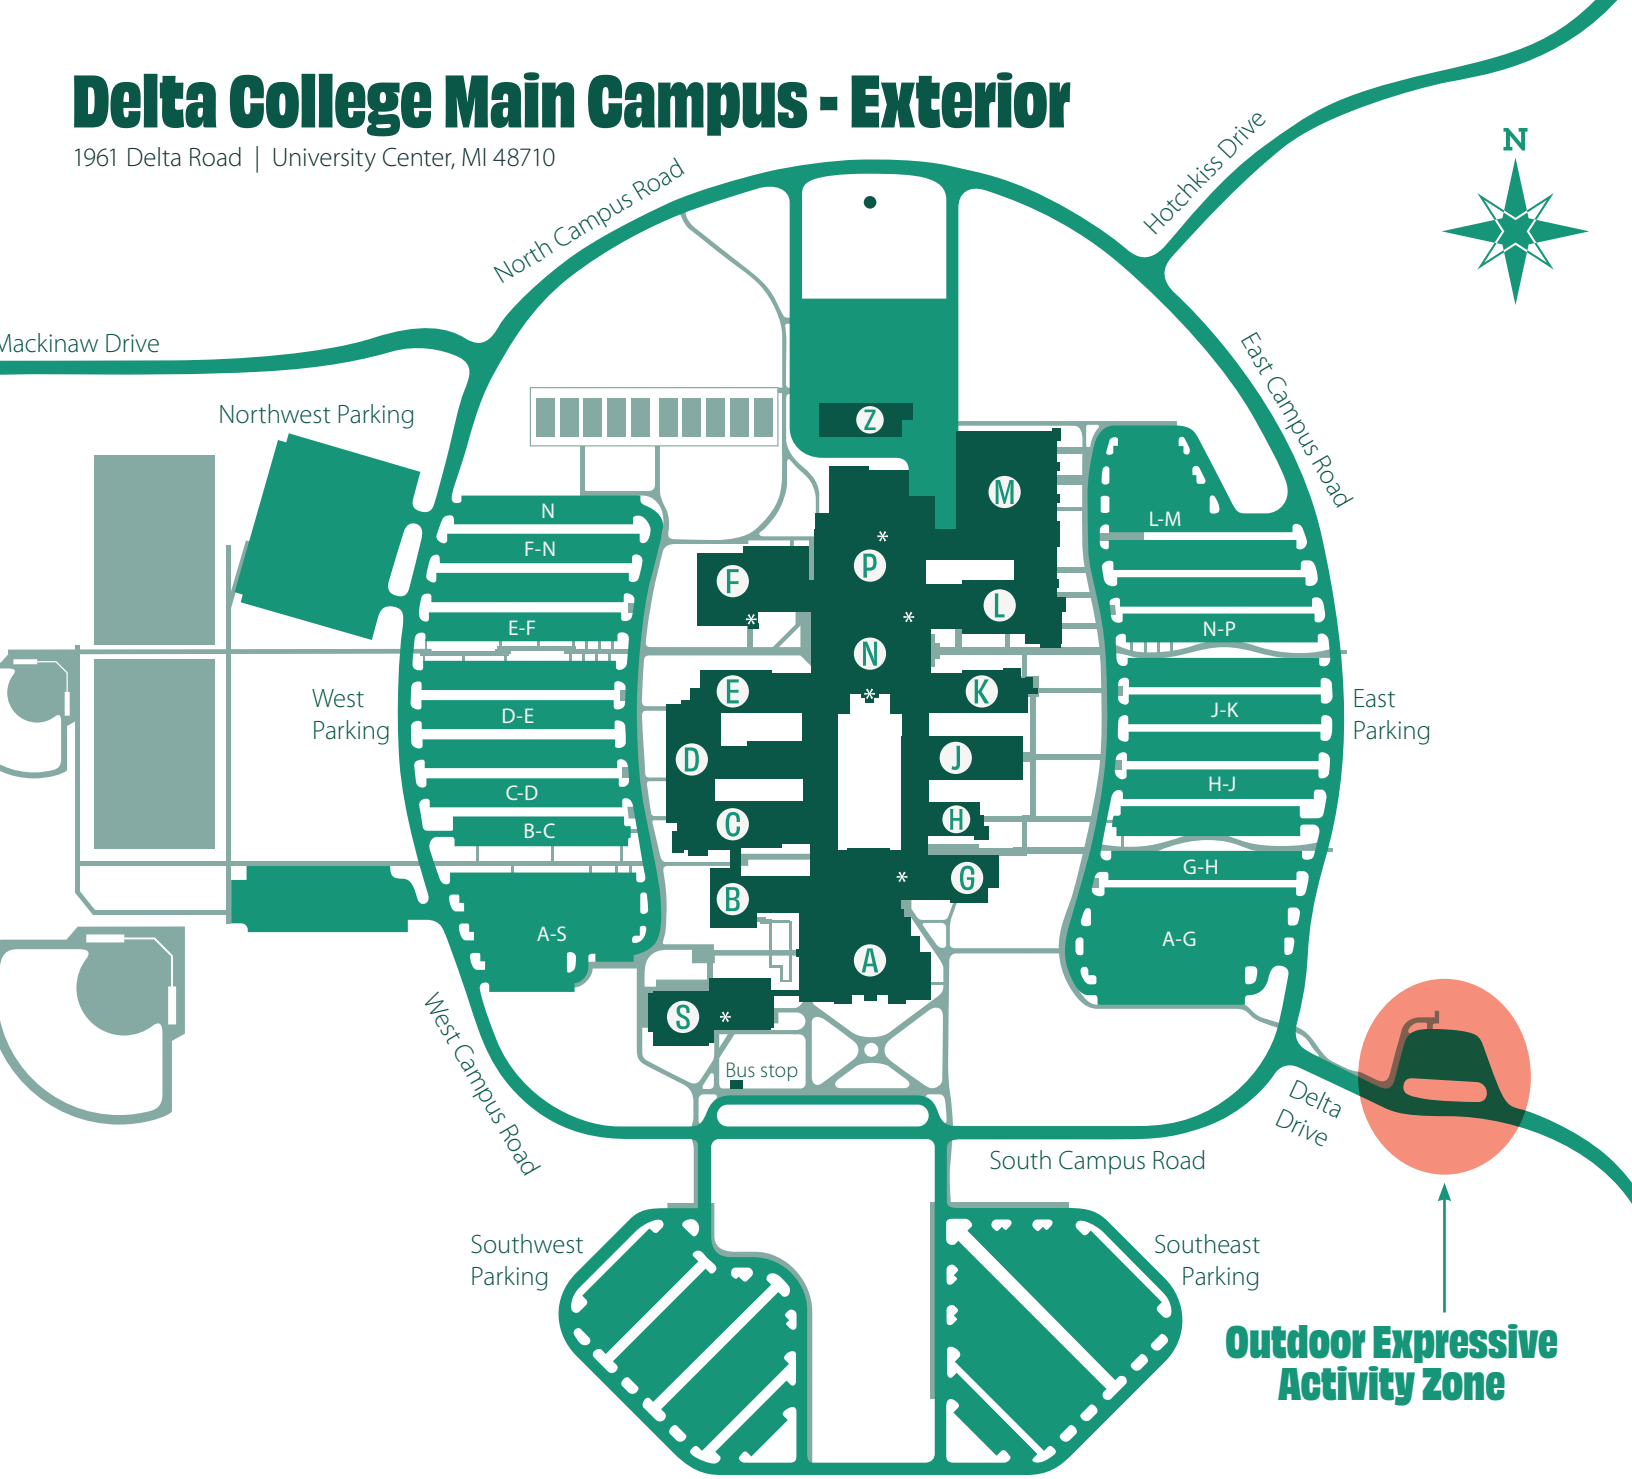

Delta College Main Campus - 1st floor Interior

1961 Delta Road | University Center, MI 48710

Delta College Main Campus - Exterior

1961 Delta Road | University Center, MI 48710

Main Level (100 series)

Admissions	H wing
Administration	B wing
Board Room	B151
Business Training	H wing
Dental Clinic	F131
Fitness & Recreation	P112
Galleria	S wing
Lecture Theater	G160
Pioneer Gym	N110
Shipping & Receiving	P108

Courtyard Level (000 series)

Bookstore	N015
Commons Food Court	N005
Radio & TV	A wing

Upper Level (200 Series)

Elevator *

Rooms and Service Areas are identified by wing letter and level number.

Downtown Midland - 1st floor

419 E. Ellsworth St. | Midland, MI 48640

E. Ellsworth St.

Indoor Expressive Activity Zones

Planetarium - 1st floor

100 Center Ave. | Bay City, MI 48708

Downtown Saginaw - 1st floor

319 E. Genesee Ave. | Saginaw, MI 48607

E. Genesee Ave.