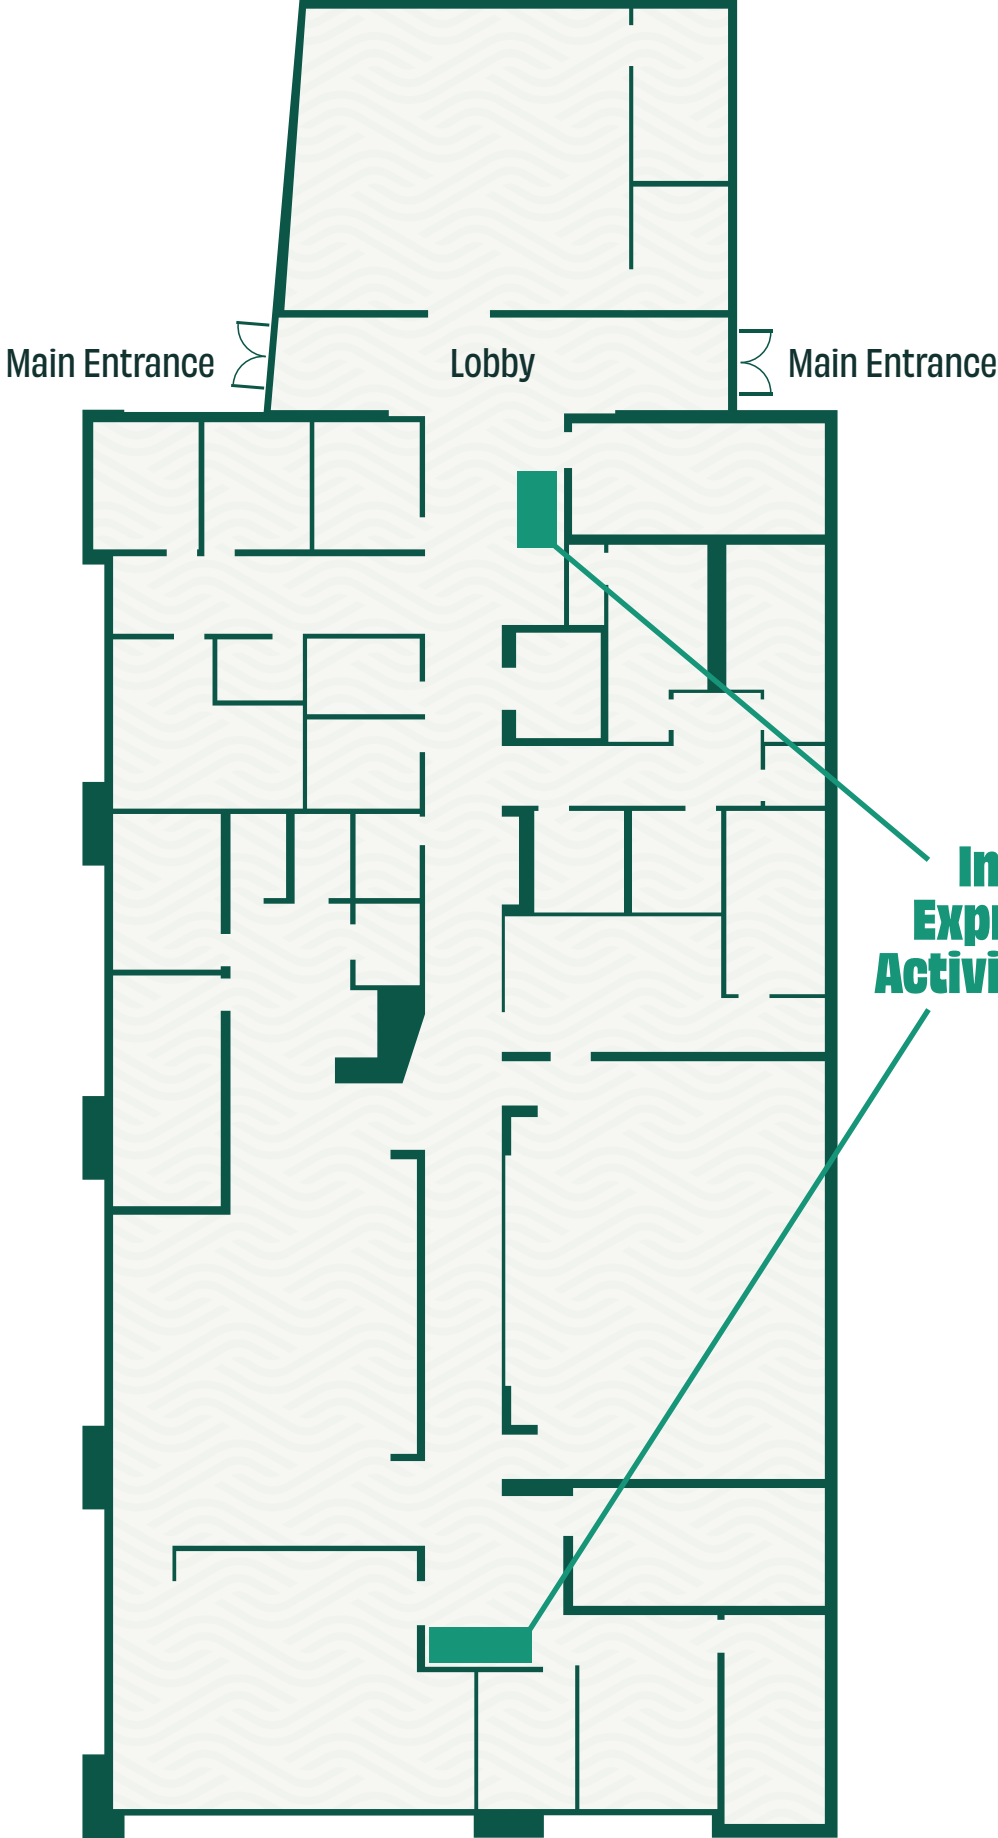

Delta College Main Campus - 1st floor Interior

1961 Delta Road | University Center, MI 48710

Delta College Main Campus - Exterior

1961 Delta Road | University Center, MI 48710

Main Level (100 series)

Admissions	H wing
Administration	B wing
Board Room	B151
Business Training	H wing
Dental Clinic	F131
Fitness & Recreation	P112
Galleria	S wing
Lecture Theater	G160
Pioneer Gym	N110
Shipping & Receiving	P108

Courtyard Level (000 series)

Bookstore	N015
Commons Food Court	N005
Radio & TV	A wing

Upper Level (200 Series)

Elevator *

Rooms and Service Areas are identified by wing letter and level number.

Downtown Midland - 1st floor

419 E. Ellsworth St. | Midland, MI 48640

E. Ellsworth St.

Indoor Expressive Activity Zones

Planetarium - 1st floor

100 Center Ave. | Bay City, MI 48708

Downtown Saginaw - 1st floor

319 E. Genesee Ave. | Saginaw, MI 48607

E. Genesee Ave.